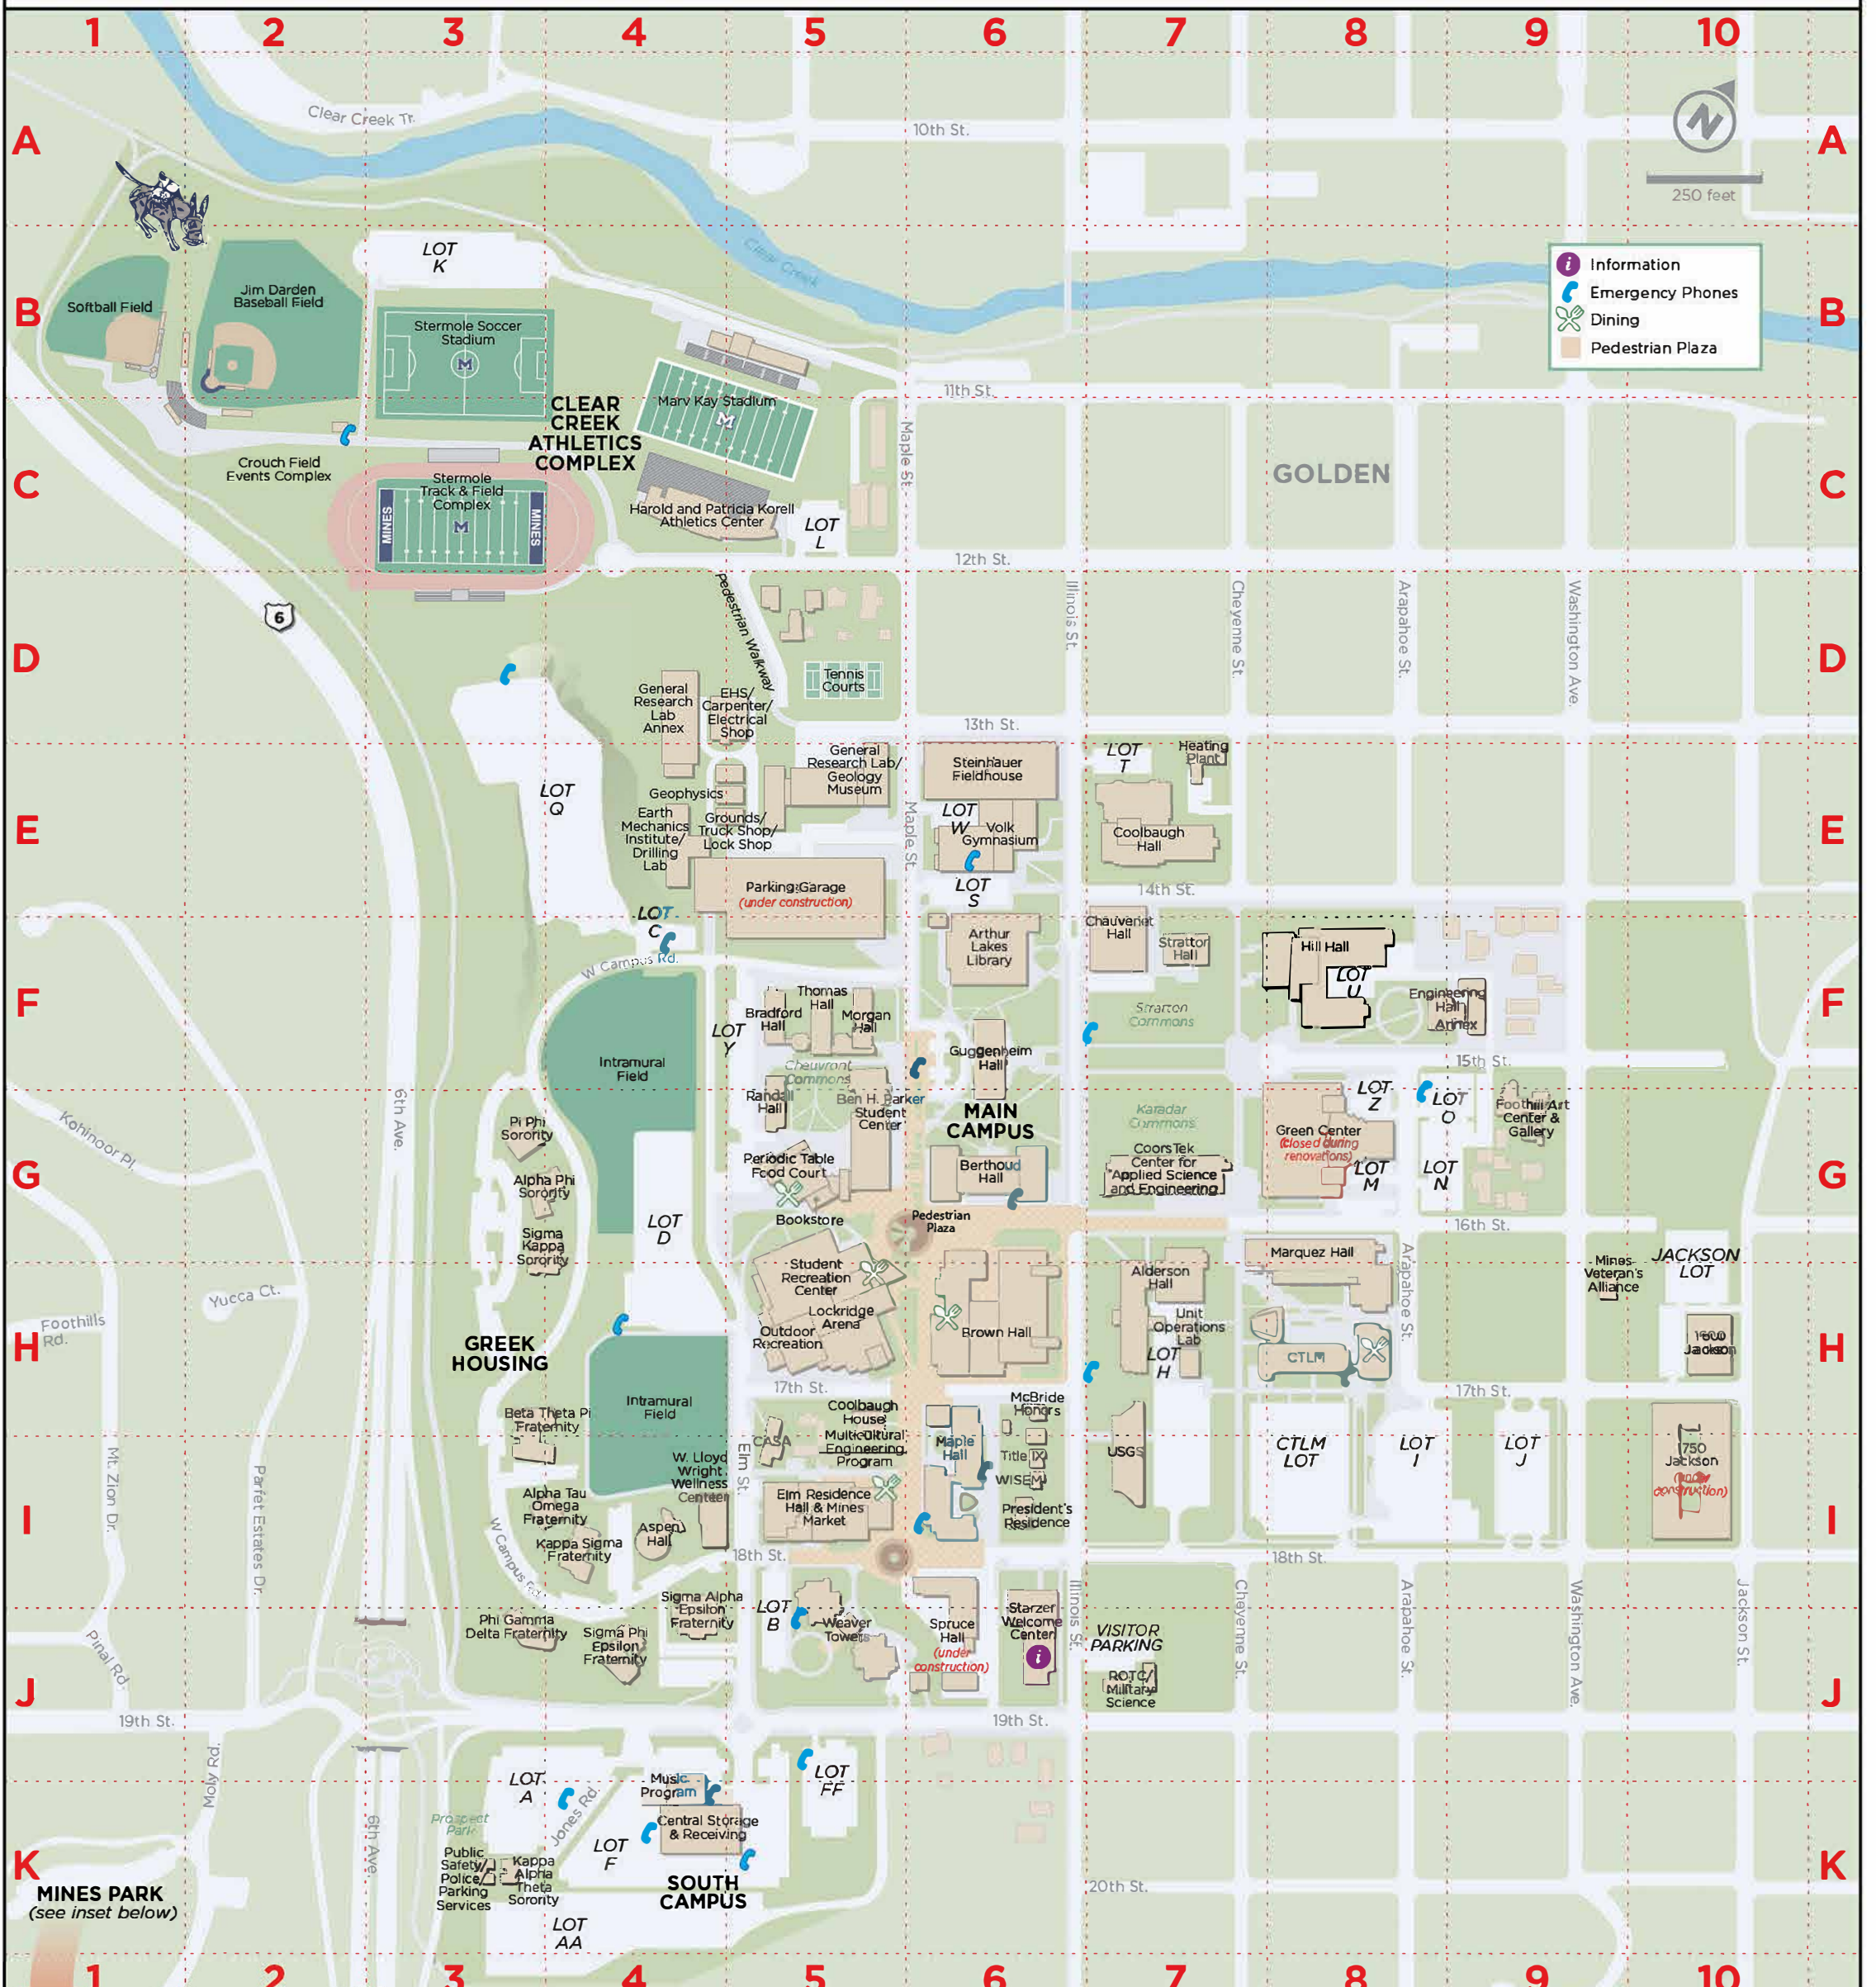

Campus Map 2019-2020

Destinations	Locations
Admissions (in Starzer Welcome Center)	F6
Alderson Hall (AH)	H7
Alumni Association (in Starzer Welcome Center)	J6
Berthoud Hall (BE)	G6
Blaster Card Office (in Elm Hall)	I5
Bookstore (in Student Center)	G5
Brown Hall (BB)	H6
Center for Academic Services & Advising/CASA (ZD)	I5
Center for Technology and Learning Media/CTLM (CT)	H8
Central Storage and Receiving (CR)	K4
Chauvenet Hall (CH)	F7
Colorado Geological Survey (in Moly Building)	inset
Coolbaugh Hall (CO)	E7
Coolbaugh House (ZO)	H5
CoorsTek Center for Applied Science and Engineering	G7
Earth Mechanics Institute/Drilling Lab (EMI)	E4
Engineering Hall (EH)	F8-9
Engineering Hall Annex (EA)	F9
Environmental Health & Safety (EHS)	D4-5
Facilities Management (FM) (in Moly Building)	inset
General Research Laboratory (GRL)	E5
General Research Laboratory Annex (RX)	D-E4
Geology Museum (RL)	E5
Geophysics	E4-5
Green Center (GC): Bunker Auditorium and Friedhoff, Metals and Petroleum Halls*	G8
Grounds and Truck Shop (ZS)	E5
Guggenheim Hall (GH)	F6
Hill Hall (HH)	F8
Human Resources (in Guggenheim Hall)	J6
Infrastructure and Operations	H7
International Programs (in Student Center)	J6
Intramural Fields (IM)	G6
Kafadar Commons	I5
Library, Arthur Lakes (LB)	G5
Lock Shop (S3)	H6
Marquez Hall (MZ)	I5
McBride Honors (ZS)	H8
Mines Market Dining (in Elm Residence Hall)	K4
Moly Building (MB)	F7
Music Program	inset
Outdoor Recreation (in Student Recreation Center)	E7
Parking Services	H5
Periodic Table Food Court (in Student Center)	G7
President's Residence (ZI)	E4
Public Safety/Police (ZJ)	F8-9
Robotics Maker Space	F9
ROTC/Military Science (ZK)	D4-5
Starzer Welcome Center - Campus Tours and Information (WA)	inset
Stratton Hall (SH)/Stratton Commons	E5
Student Activities Office (in Student Center)	D-E4
Student Center, Ben H. Parker (SC)	E5
Student Recreation Center (RC)	E4-5
Timberline 1 (75) & Timberline 2 (85)	G8
Title IX	I6
Unit Operations Lab	H7
Wellness Center, W. Lloyd Wright Student (WC)	I4
Women in Science, Engineering and Mathematics (WISEM)	I6
Athletics	F6
Harold M. & Patricia M. Korell Athletic Center	C4-5
Jim Darden Baseball Field	B2
Lockridge Arena (in Student Recreation Center)	H5
Marv Kay Stadium at Harry D. Campbell Field	B-C4-5
Softball Field	B1
Steinhauer Fieldhouse (FH)	E6
Stermole Soccer Stadium	B3
Stermole Track & Field Complex/Crouch Field Events Complex	C2-3
Volk Gymnasium (GY)	E6
Residence Life	K4
Aspen Hall (Z2)	I4
Bradford Hall (BR)	F5
Elm Residence Hall and Mines Market Dining (EL)	I5
Maple Hall (MP)	I6
Mines Park	inset
Morgan Hall (MO)	F5
Randall Hall (RA)	G5
Spruce Hall*	I-J6
Thomas Hall (TH)	F5
Weaver Towers (WT)	I-J5