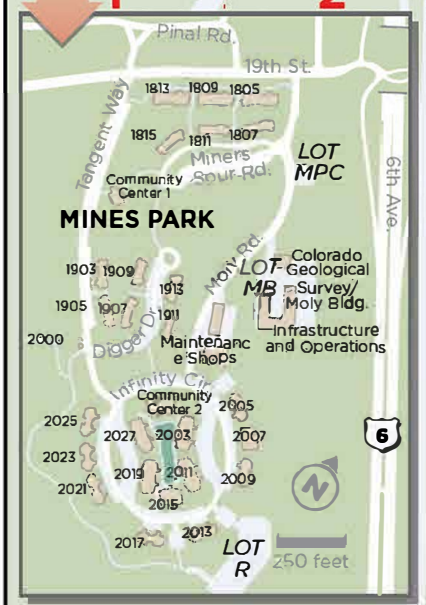

Campus Map 2019-2020

Destinations	Locations
Admissions (in Starzer Welcome Center)	F6
Alderson Hall (AH)	H7
Alumni Association (in Starzer Welcome Center)	J6
Berthoud Hall (BE)	G6
Blaster Card Office (in Elm Hall)	I5
Bookstore (in Student Center)	G5
Brown Hall (BB)	H6
Center for Academic Services & Advising/CASA (ZD)	I5
Center for Technology and Learning Media/CTLM (CT)	H8
Central Storage and Receiving (CR)	K4
Chauvenet Hall (CH)	F7
Colorado Geological Survey (in Moly Building)	inset
Coolbaugh Hall (CO)	E7
Coolbaugh House (ZO)	H5
CoorsTek Center for Applied Science and Engineering	G7
Earth Mechanics Institute/Drilling Lab (EMI)	E4
Engineering Hall (EH)	F8-9
Engineering Hall Annex (EA)	F9
Environmental Health & Safety (EHS)	D4-5
Facilities Management (FM) (in Moly Building)	inset
General Research Laboratory (GRL)	E5
General Research Laboratory Annex (RX)	D-E4
Geology Museum (RL)	E5
Geophysics	E4-5
Green Center (GC): Bunker Auditorium and Friedhoff, Metals and Petroleum Halls*	G8
Grounds and Truck Shop (ZS)	E5
Guggenheim Hall (GH)	F6
Hill Hall (HH)	F8
Human Resources (in Guggenheim Hall)	J6
Infrastructure and Operations	H7
International Programs (in Student Center)	J6
Intramural Fields (IM)	G6
Kafadar Commons	I5
Library, Arthur Lakes (LB)	G5
Lock Shop (S3)	H6
Marquez Hall (MZ)	I5
McBride Honors (ZS)	H8
Mines Market Dining (in Elm Residence Hall)	K4
Moly Building (MB)	F7
Music Program	inset
Outdoor Recreation (in Student Recreation Center)	E7
Parking Services	H5
Periodic Table Food Court (in Student Center)	G7
President's Residence (ZI)	E4
Public Safety/Police (ZJ)	F8-9
Robotics Maker Space	F9
ROTC/Military Science (ZK)	D4-5
Starzer Welcome Center - Campus Tours and Information (WA)	inset
Stratton Hall (SH)/Stratton Commons	E5
Student Activities Office (in Student Center)	D-E4
Student Center, Ben H. Parker (SC)	E5
Student Recreation Center (RC)	E4-5
Timberline 1 (75) & Timberline 2 (85)	G8
Title IX	I6
Unit Operations Lab	H7
Wellness Center, W. Lloyd Wright Student (WC)	I4
Women in Science, Engineering and Mathematics (WISEM)	I6
Athletics	F6
Harold M. & Patricia M. Korell Athletic Center	C4-5
Jim Darden Baseball Field	B2
Lockridge Arena (in Student Recreation Center)	H5
Marv Kay Stadium at Harry D. Campbell Field	B-C4-5
Softball Field	B1
Steinhauer Fieldhouse (FH)	E6
Stermole Soccer Stadium	B3
Stermole Track & Field Complex/Crouch Field Events Complex	C2-3
Volk Gymnasium (GY)	E6
Residence Life	K4
Aspen Hall (Z2)	I4
Bradford Hall (BR)	F5
Elm Residence Hall and Mines Market Dining (EL)	I5
Maple Hall (MP)	I6
Mines Park	inset
Morgan Hall (MO)	F5
Randall Hall (RA)	G5
Spruce Hall*	I-J6
Thomas Hall (TH)	F5
Weaver Towers (WT)	I-J5